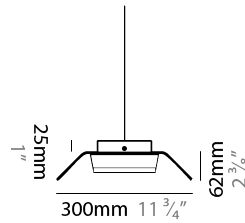

PROJECT
TYPE
SPECIFIER
QUANTITY
DATE

ZERO4 SUSPENSION

A1010064

base number Color
Temperature

1. To build a product code in our configurator select the specify button on the base model # product page
2. To build a manual product code on this datasheet choose from the options listed below in blue font and add the suffix to the base model #

GENERAL

Series: Zero4
Partner: Side
Division: Design
Installation: Suspension
Product Type: Pendant
Mounting Location: Ceiling
Light Distribution: Direct

PHYSICAL

Shape: Rectangle
Length (mm): 900
Length (in): 35 ³/₈
Width (mm): 300
Width (in): 11 ³/₄
Height (mm): 62
Height (in): 2 ³/₈
Max. Overall Height (mm): 2062
Max. Overall Height (in): 81 ⁷/₁₆
Fixture Finish: WWH
Fixture Material: Aluminum
Cable Details: 2000mm / 78 3/4" Transparent Cable

ELECTRICAL

Lamp Type: LED (Zhaga Standard)
Input Wattage (W): 39
Dimming: Non-Dimmable
Driver Included: Yes
Driver Location: Integrated
Driver Type: Constant Voltage - Universal
Driver Class: Class 2
Input Voltage (V): 120 - 277
Output Voltage (V): 24

LED

Color Temperature (°K): 3000 / 4000
Max. Delivered Lumen (lm): 4292 / 4616
CRI: >90 CRI
Lamp Life (hrs): 50000

OPTICAL

RATINGS AND CERTIFICATIONS

Certified By: Certified for North American Standards
IP rating: IP20